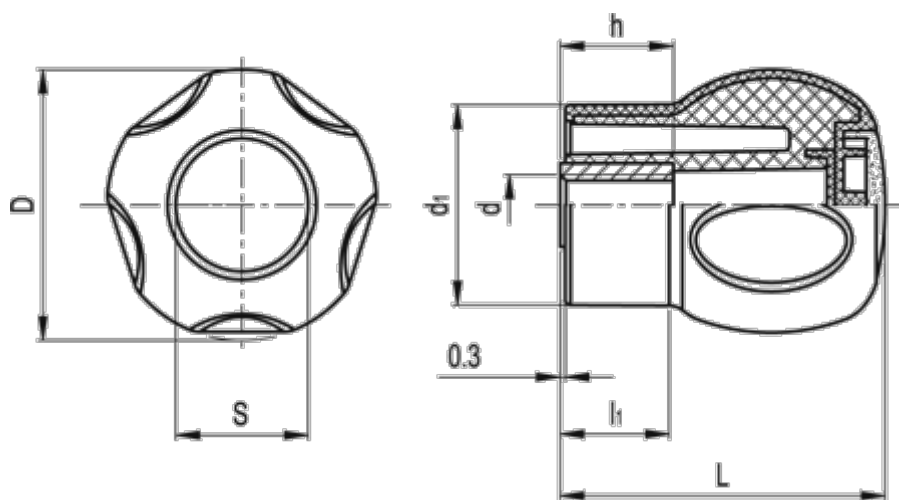

Data Sheet

Article number: 2305245206

Description: E+G Håndgreb
EBK.50-B-M10-H-SOFT

Measures

D	= 50
d1	= 37
d 6H	= M10
h	= 20
L	= 60
l1	= 20
Weight (g)	= 82